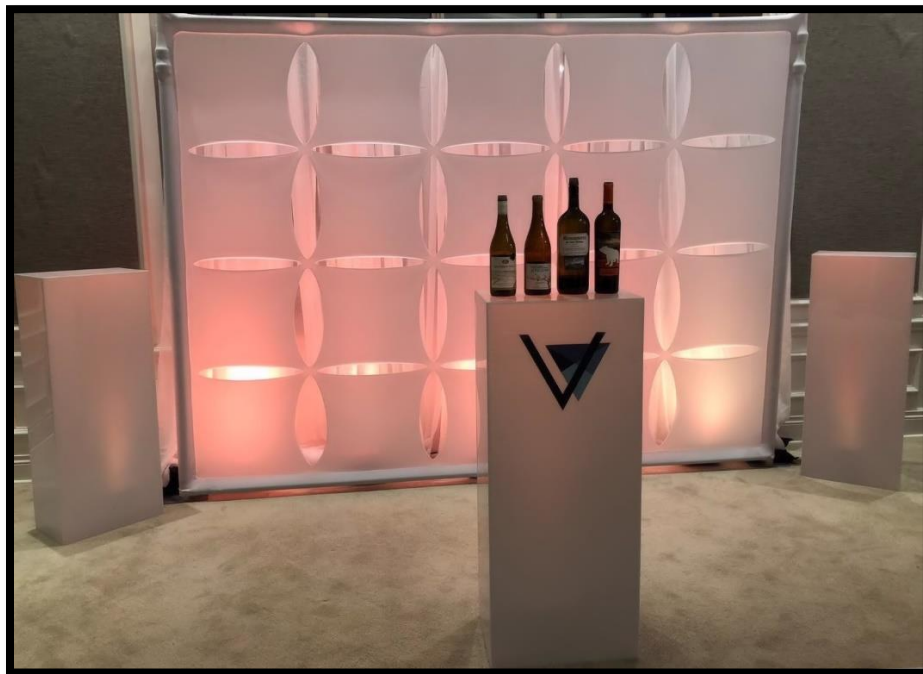

Plexi Cube Podium - $75

Custom die-cut labels available on request.
Approx. $75-$150 based on design complexity.