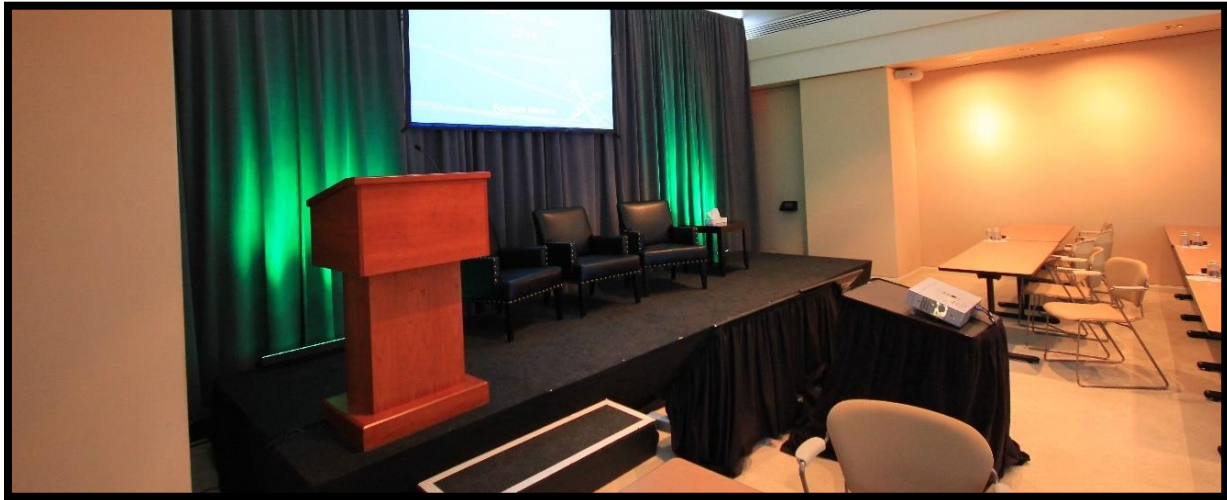

VH1 Podium - \$175 + \$125 insert (one-time)

THICKNESS = 4mm
(minimum 300 dpi for supplied artwork)

Digital Podium - \$200

32" LED in vertical mode
1080x1920 pixels image (portrait mode in PPT)

Looping slideshow of multiple images available upon request.
Complimentary media player.

Plexiglass / Acrylic Podium - \$200

Custom die-cut labels available on request.
Approx. \$75-\$150 based on design complexity.

Plexi Cube Podium - \$75

Custom die-cut labels available on request.
Approx. \$75-\$150 based on design complexity.

Executive Podium - \$175

Complimentary velcro / double-sided tape for attaching custom foamboard signs.

Motorized Podium - \$425